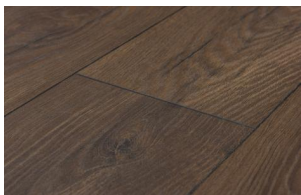

Junction Collection

Junction is a designer-inspired, European plank boutique collection featuring wide planks with distinct embossed oak decors and on-trend colors for commercial projects.

Richelle