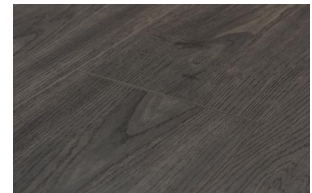

Montane Collection

Montane's wide 7½" planks feature a new wood-embossed, ultra-matte finish and 4-sided color-matched bevels. The European design inspired colorway comes in clean decors with few knots and a beautiful cathedral and rift characteristic.

Nolan