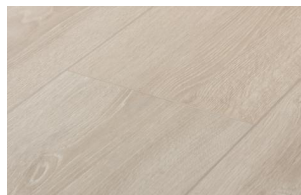

Montane Collection

Montane's wide 7½" planks feature a new wood-embossed, ultra-matte finish and 4-sided color-matched bevels. The European design inspired colorway comes in clean decors with few knots and a beautiful cathedral and rift characteristic.

Lucy