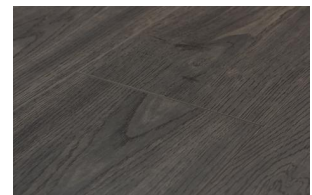

Montane Collection

Montane's wide 7½" planks feature a new wood-embossed, ultra-matte finish and 4-sided color-matched bevels. The European design inspired colorway comes in clean decors with few knots and a beautiful cathedral and rift characteristic.

Nolan