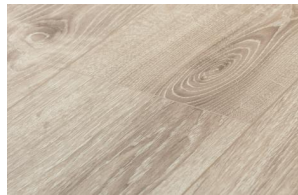

Montane Collection

Montane's wide 7½" planks feature a new wood-embossed, ultra-matte finish and 4-sided color-matched bevels. The European design inspired colorway comes in clean decors with few knots and a beautiful cathedral and rift characteristic.

Barbaro