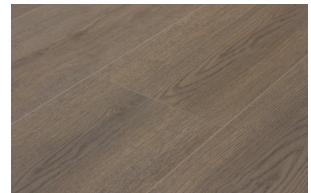

Montane Collection

Montane's wide 7½" planks feature a new wood-embossed, ultra-matte finish and 4-sided color-matched bevels. The European design inspired colorway comes in clean decors with few knots and a beautiful cathedral and rift characteristic.

Archer