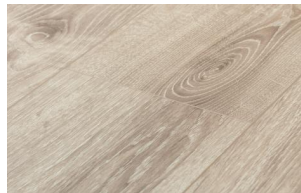

Montane Collection

Montane's wide 7½" planks feature a new wood-embossed, ultra-matte finish and 4-sided color-matched bevels. The European design inspired colorway comes in clean decors with few knots and a beautiful cathedral and rift characteristic.

Barbaro