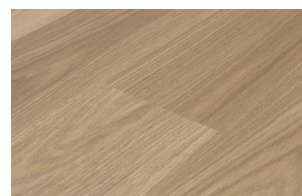

Music Venue 2.5