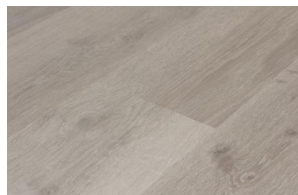

Art Walk 2.5 Collection

Each step on flooring from Evoke's Art Walk Collection will impress. Waterproof and comfortable underfoot, Art Walks' durable 7" wide plank floors feature True2Life Visuals for ultra-realistic wood designs, melding sophistication and elegance with heavy-duty strength.

Cinema 2.5