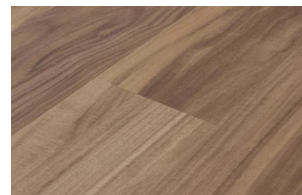

Art Collector 2.5