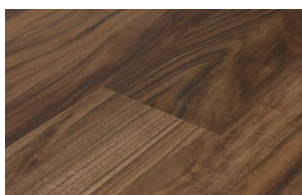

Art Walk 2.5 Collection

Each step on flooring from Evoke's Art Walk Collection will impress. Waterproof and comfortable underfoot, Art Walks' durable 7" wide plank floors feature True2Life Visuals for ultra-realistic wood designs, melding sophistication and elegance with heavy-duty strength.

Patron 2.5