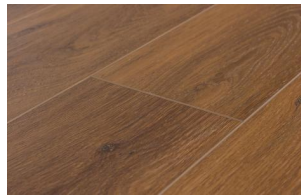

Astoria Collection

Astoria is a rigid core floor with extra-large planks and an embossed-in-registered texture to give the look and feel of hardwood in a waterproof and easy-to-install click-together system.

Axel