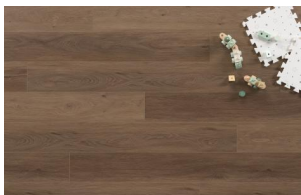

Astoria Collection

Astoria is a rigid core floor with extra-large planks and an embossed-in-registered texture to give the look and feel of hardwood in a waterproof and easy-to-install click-together system.

Belinda