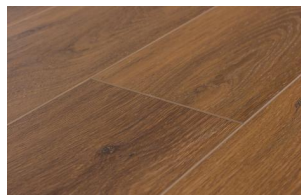

Astoria Collection

Astoria is a rigid core floor with extra-large planks and an embossed-in-registered texture to give the look and feel of hardwood in a waterproof and easy-to-install click-together system.

Rose