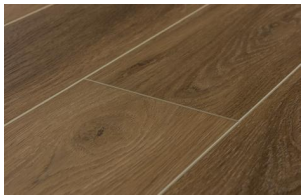

Astoria Collection

Astoria is a rigid core floor with extra-large planks and an embossed-in-registered texture to give the look and feel of hardwood in a waterproof and easy-to-install click-together system.

Baldwyn