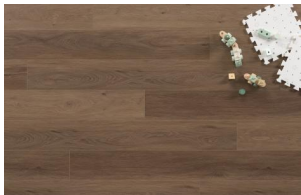

Astoria Collection

Astoria is a rigid core floor with extra-large planks and an embossed-in-registered texture to give the look and feel of hardwood in a waterproof and easy-to-install click-together system.

Belinda