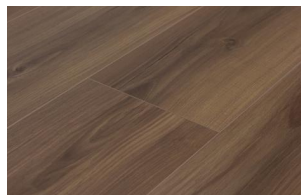

# Rivers Collection

Harness the power, enduring nature, and inspirational color palette of Rivers from Evoke's family of Surge® waterproof flooring. Inspired by world-class waterways, the expansive 7½" wide planks boast textured grain and realistic wood looks tough enough to withstand the ebb and flow of pet-friendly homes and high-traffic commercial areas.

**Amur**

**Hudson**

**Jordan**

**Mackenzie**

**Murray**

**Severn**

**evoke.**<sup>®</sup>  
flooring that can take it

**SURGE**<sup>®</sup>