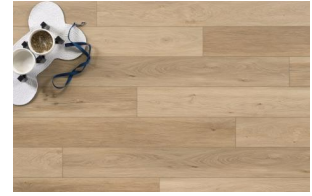

Astoria Collection

Astoria is a rigid core floor with extra-large planks and an embossed-in-registered texture to give the look and feel of hardwood in a waterproof and easy-to-install click-together system.

Haythum