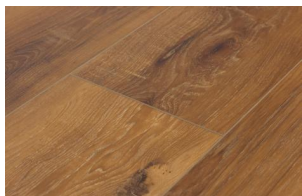

Sheffield Collection

Sheffield wide plank flooring features a click-together joint system and attached underlayment, making it a breeze to install. It's also waterproof and petproof, too.

Gracie