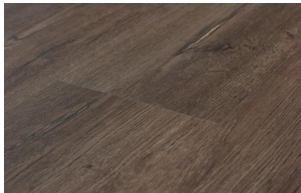

Valin

Ziad

evoke.[®]
flooring that can take it

RIGID CORE

evokeflooring.com

Summit Collection

At the pinnacle of style and durability sits Evoke's waterproof Summit Collection of 7" wide rigid core flooring. With its low gloss, modern oak design, high-end pressed bevel edges, and attached underlayment, Summit is the peak of flooring perfection.