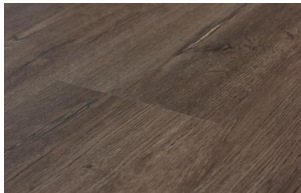

Solis is an active family and budget-friendly waterproof rigid floor with a sunny disposition. Naturally brilliant wood-look brushed oak designs provide an exceptionally durable and fade-resistant finish. The click-together system with attached underlayment is easy to install and gentle underfoot.