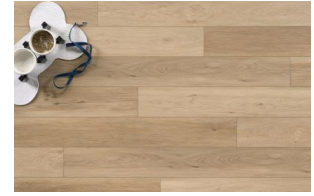

Astoria Collection

Astoria is a rigid core floor with extra-large planks and an embossed-in-registered texture to give the look and feel of hardwood in a waterproof and easy-to-install click-together system.

Haythum