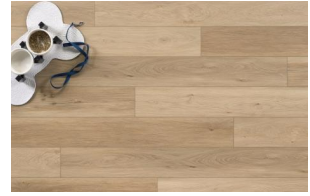

Valin

Ziad

evoke.[®]
flooring that can take it

RIGID CORE

evokeflooring.com

Astoria Collection

Astoria is a rigid core floor with extra-large planks and an embossed-in-registered texture to give the look and feel of hardwood in a waterproof and easy-to-install click-together system.

Baldwyn

Gatsby

Grierson

Haythum

Rose

Tiercel

Summit Collection

At the pinnacle of style and durability sits Evoke's waterproof Summit Collection of 7" wide rigid core flooring. With its low gloss, modern oak design, high-end pressed bevel edges, and attached underlayment, Summit is the peak of flooring perfection.