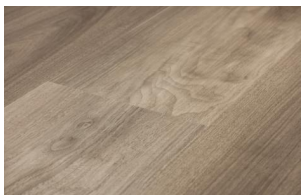

Solis Collection

Solis is an active family and budget-friendly waterproof rigid floor with a sunny disposition. Naturally brilliant wood-look brushed oak designs provide an exceptionally durable and fade-resistant finish. The click-together system with attached underlayment is easy to install and gentle underfoot.

Eron

evoke.®
flooring that can take it

RIGID CORE

evokeflooring.com