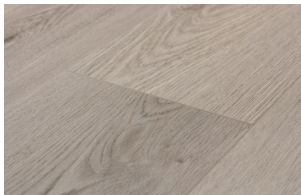

Montane Collection

Montane's wide 7½" planks feature a new wood-embossed, ultra-matte finish and 4-sided color-matched bevels. The European design inspired colorway comes in clean decors with few knots and a beautiful cathedral and rift characteristic.

Milburn