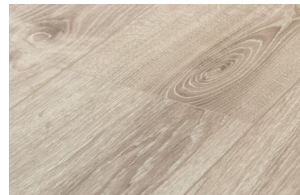

Montane Collection

Montane's wide 7½" planks feature a new wood-embossed, ultra-matte finish and 4-sided color-matched bevels. The European design inspired colorway comes in clean decors with few knots and a beautiful cathedral and rift characteristic.

Barbaro