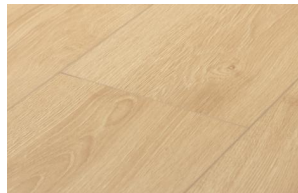

Montane Collection

Montane's wide 7½" planks feature a new wood-embossed, ultra-matte finish and 4-sided color-matched bevels. The European design inspired colorway comes in clean decors with few knots and a beautiful cathedral and rift characteristic.

Jesslyn