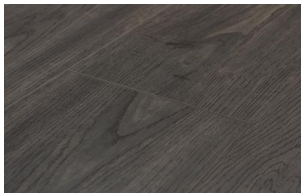

Montane Collection

Montane's wide 7½" planks feature a new wood-embossed, ultra-matte finish and 4-sided color-matched bevels. The European design inspired colorway comes in clean decors with few knots and a beautiful cathedral and rift characteristic.

Nolan