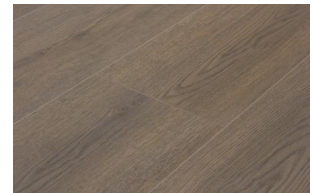

Montane Collection

Montane's wide 7½" planks feature a new wood-embossed, ultra-matte finish and 4-sided color-matched bevels. The European design inspired colorway comes in clean decors with few knots and a beautiful cathedral and rift characteristic.

Archer