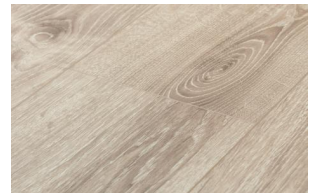

Montane Collection

Montane's wide 7½" planks feature a new wood-embossed, ultra-matte finish and 4-sided color-matched bevels. The European design inspired colorway comes in clean decors with few knots and a beautiful cathedral and rift characteristic.

Barbaro