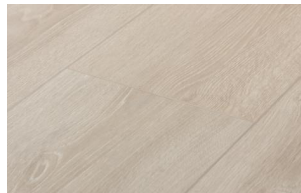

Montane Collection

Montane's wide 7½" planks feature a new wood-embossed, ultra-matte finish and 4-sided color-matched bevels. The European design inspired colorway comes in clean decors with few knots and a beautiful cathedral and rift characteristic.

Lucy