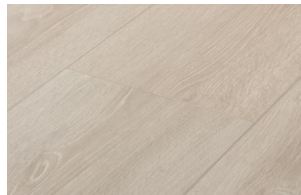

Montane Collection

Montane's wide 7½" planks feature a new wood-embossed, ultra-matte finish and 4-sided color-matched bevels. The European design inspired colorway comes in clean decors with few knots and a beautiful cathedral and rift characteristic.

Lucy