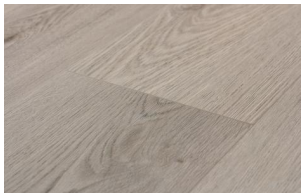

Montane Collection

Montane's wide 7½" planks feature a new wood-embossed, ultra-matte finish and 4-sided color-matched bevels. The European design inspired colorway comes in clean decors with few knots and a beautiful cathedral and rift characteristic.

Milburn