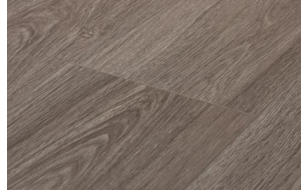

Montane Collection

Montane's wide 7½" planks feature a new wood-embossed, ultra-matte finish and 4-sided color-matched bevels. The European design inspired colorway comes in clean decors with few knots and a beautiful cathedral and rift characteristic.

Ally