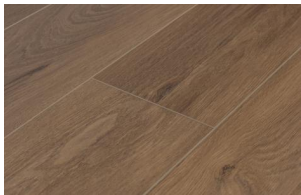

Astoria Collection

Astoria is a rigid core floor with extra-large planks and an embossed-in-registered texture to give the look and feel of hardwood in a waterproof and easy-to-install click-together system.

Gaela
43267

Haisley
43268

Grierson
43269

Tiegan
43266

Belinda
43270

Rose
43271

Dimensions 7" x 60" x 5mm (+1mm pad attached)	Overall Thickness 6mm	Package Contents 17.69 ft ²
Pattern Repeat 10	Surface Texture Embossed in Registered (EIR)	Wear Layer 20 mil
Finish Diamante Shield™	Product Features Wide Planks, Eir, Waterproof, Fade Resistant UV Top Coat, Easy Reuse, Superior Stain and Abrasion Resistance	Eco-Attributes GREENGUARD Gold Certified CA Section 01350 Compliant
Installation Method & Location On, above or below grade. Click together installation - built-in underlay. May be installed over radiant heat	Residential Warranty LIFETIME wear	Commercial Warranty 15 year wear