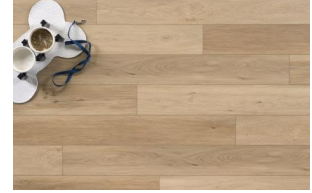

Astoria Collection

Astoria is a rigid core floor with extra-large planks and an embossed-in-registered texture to give the look and feel of hardwood in a waterproof and easy-to-install click-together system.

Haythum