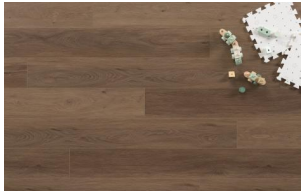

Astoria Collection

Astoria is a rigid core floor with extra-large planks and an embossed-in-registered texture to give the look and feel of hardwood in a waterproof and easy-to-install click-together system.

Belinda