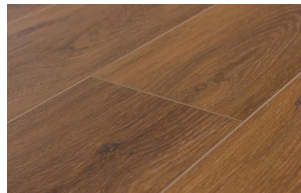

Astoria Collection

Astoria is a rigid core floor with extra-large planks and an embossed-in-registered texture to give the look and feel of hardwood in a waterproof and easy-to-install click-together system.

Rose