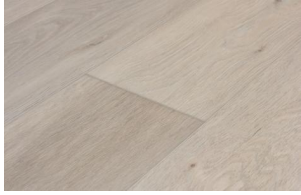

Astoria Collection

Astoria is a rigid core floor with extra-large planks and an embossed-in-registered texture to give the look and feel of hardwood in a waterproof and easy-to-install click-together system.

Gaela
43267

Haisley
43268

Grierson
43269

Tiegan
43266

Belinda
43270

Rose
43271

Dimensions 7" x 60" x 5mm (+1mm pad attached)	Overall Thickness 6mm	Package Contents 17.69 ft ²
Pattern Repeat 10	Surface Texture Embossed in Registered (EIR)	Wear Layer 20 mil
Finish Diamante Shield™	Product Features Wide Planks, Eir, Waterproof, Fade Resistant UV Top Coat, Easy Reuse, Superior Stain and Abrasion Resistance	Eco-Attributes GREENGUARD Gold Certified CA Section 01350 Compliant
Installation Method & Location On, above or below grade. Click together installation - built-in underlay. May be installed over radiant heat	Residential Warranty LIFETIME wear	Commercial Warranty 15 year wear