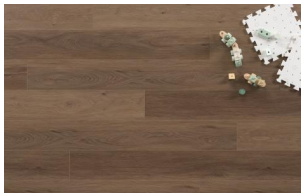

Astoria Collection

Astoria is a rigid core floor with extra-large planks and an embossed-in-registered texture to give the look and feel of hardwood in a waterproof and easy-to-install click-together system.

Belinda