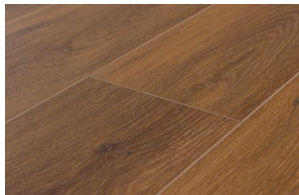

Astoria Collection

Astoria is a rigid core floor with extra-large planks and an embossed-in-registered texture to give the look and feel of hardwood in a waterproof and easy-to-install click-together system.

Gaela
43267

Haisley
43268

Grierson
43269

Tiegan
43266

Belinda
43270

Rose
43271

Dimensions 7" x 60" x 5mm (+1mm pad attached)	Overall Thickness 6mm	Package Contents 17.69 ft ²
Pattern Repeat 10	Surface Texture Embossed in Registered (EIR)	Wear Layer 20 mil
Finish Diamante Shield™	Product Features Wide Planks, Eir, Waterproof, Fade Resistant UV Top Coat, Easy Reuse, Superior Stain and Abrasion Resistance	Eco-Attributes GREENGUARD Gold Certified CA Section 01350 Compliant
Installation Method & Location On, above or below grade. Click together installation - built-in underlay. May be installed over radiant heat	Residential Warranty LIFETIME wear	Commercial Warranty 15 year wear