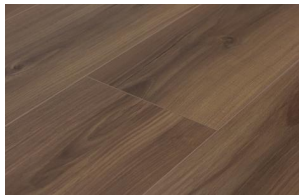

Rivers Collection

Waterproof.

Harness the power, enduring nature, and inspirational color palette of Rivers from Evoke's family of laminate waterproof flooring. Inspired by world-class waterways, the expansive 7½" wide planks boast textured grain and realistic wood looks tough enough to withstand the ebb and flow of pet-friendly homes and high-traffic commercial areas.

Severn