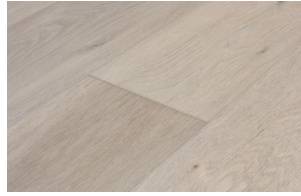

Baldwyn

Gaela

Grierson

Haisley

Rose

Tiegan

Summit Collection

At the pinnacle of style and durability sits Evoke's waterproof Summit Collection of 7" wide rigid core flooring. With its low gloss, modern oak design, high-end pressed bevel edges, and attached underlayment, Summit is the peak of flooring perfection.