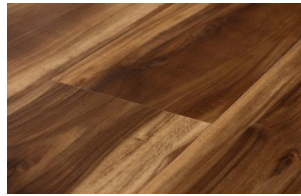

Solis Collection

Solis is an active family and budget-friendly waterproof rigid floor with a sunny disposition. Naturally brilliant wood-look brushed oak designs provide an exceptionally durable and fade-resistant finish. The click-together system with attached underlayment is easy to install and gentle underfoot.

Bruna

evoke.®
flooring that can take it

RIGID CORE

evokeflooring.com