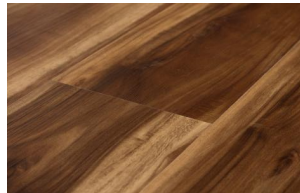

Solis Collection

Solis is an active family and budget-friendly waterproof rigid floor with a sunny disposition. Naturally brilliant wood-look brushed oak designs provide an exceptionally durable and fade-resistant finish. The click-together system with attached underlayment is easy to install and gentle underfoot.

Bruna

evoke.®
flooring that can take it

RIGID CORE

evokeflooring.com