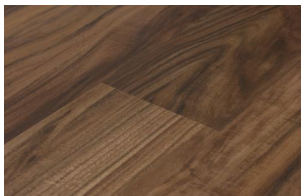

Art Walk 2.5 Collection

Each step on flooring from Evoke's Art Walk Collection will impress. Waterproof and comfortable underfoot, Art Walks' durable 7" wide plank floors feature True2Life Visuals for ultra-realistic wood designs, melding sophistication and elegance with heavy-duty strength.

Patron 2.5