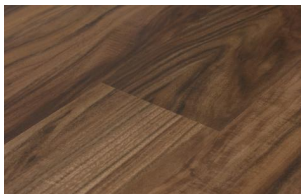

Art Walk 2.5 Collection

Each step on flooring from Evoke's Art Walk Collection will impress. Waterproof and comfortable underfoot, Art Walks' durable 7" wide plank floors feature True2Life Visuals for ultra-realistic wood designs, melding sophistication and elegance with heavy-duty strength.

Patron 2.5