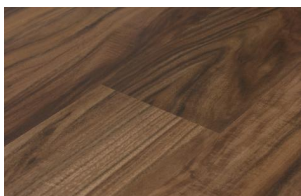

Art Walk 2.5 Collection

Each step on flooring from Evoke's Art Walk Collection will impress. Waterproof and comfortable underfoot, Art Walks' durable 7" wide plank floors feature True2Life Visuals for ultra-realistic wood designs, melding sophistication and elegance with heavy-duty strength.

Patron 2.5