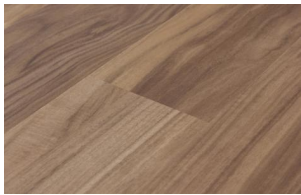

Art Collector 2.5