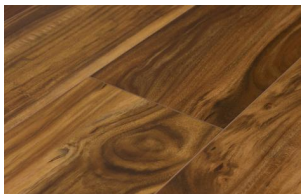

Montane Trail Collection

Montane Trail's wide 7½" planks feature a new wood-embossed, ultra-matte finish, 4-sided color-matched bevels, and a convenient pad-attached underlayment. The neutral to warm colorways define and intensify the flooring's lively cathedral and rift characteristics.

Jamie P