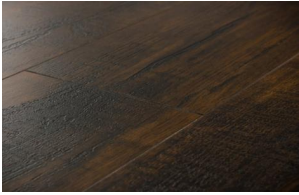

Heritage Collection

Big, bold browns from medium to dark are the calling card of our Heritage laminate flooring. The 7½" wide planks are warm, inviting and down to earth.

Winston